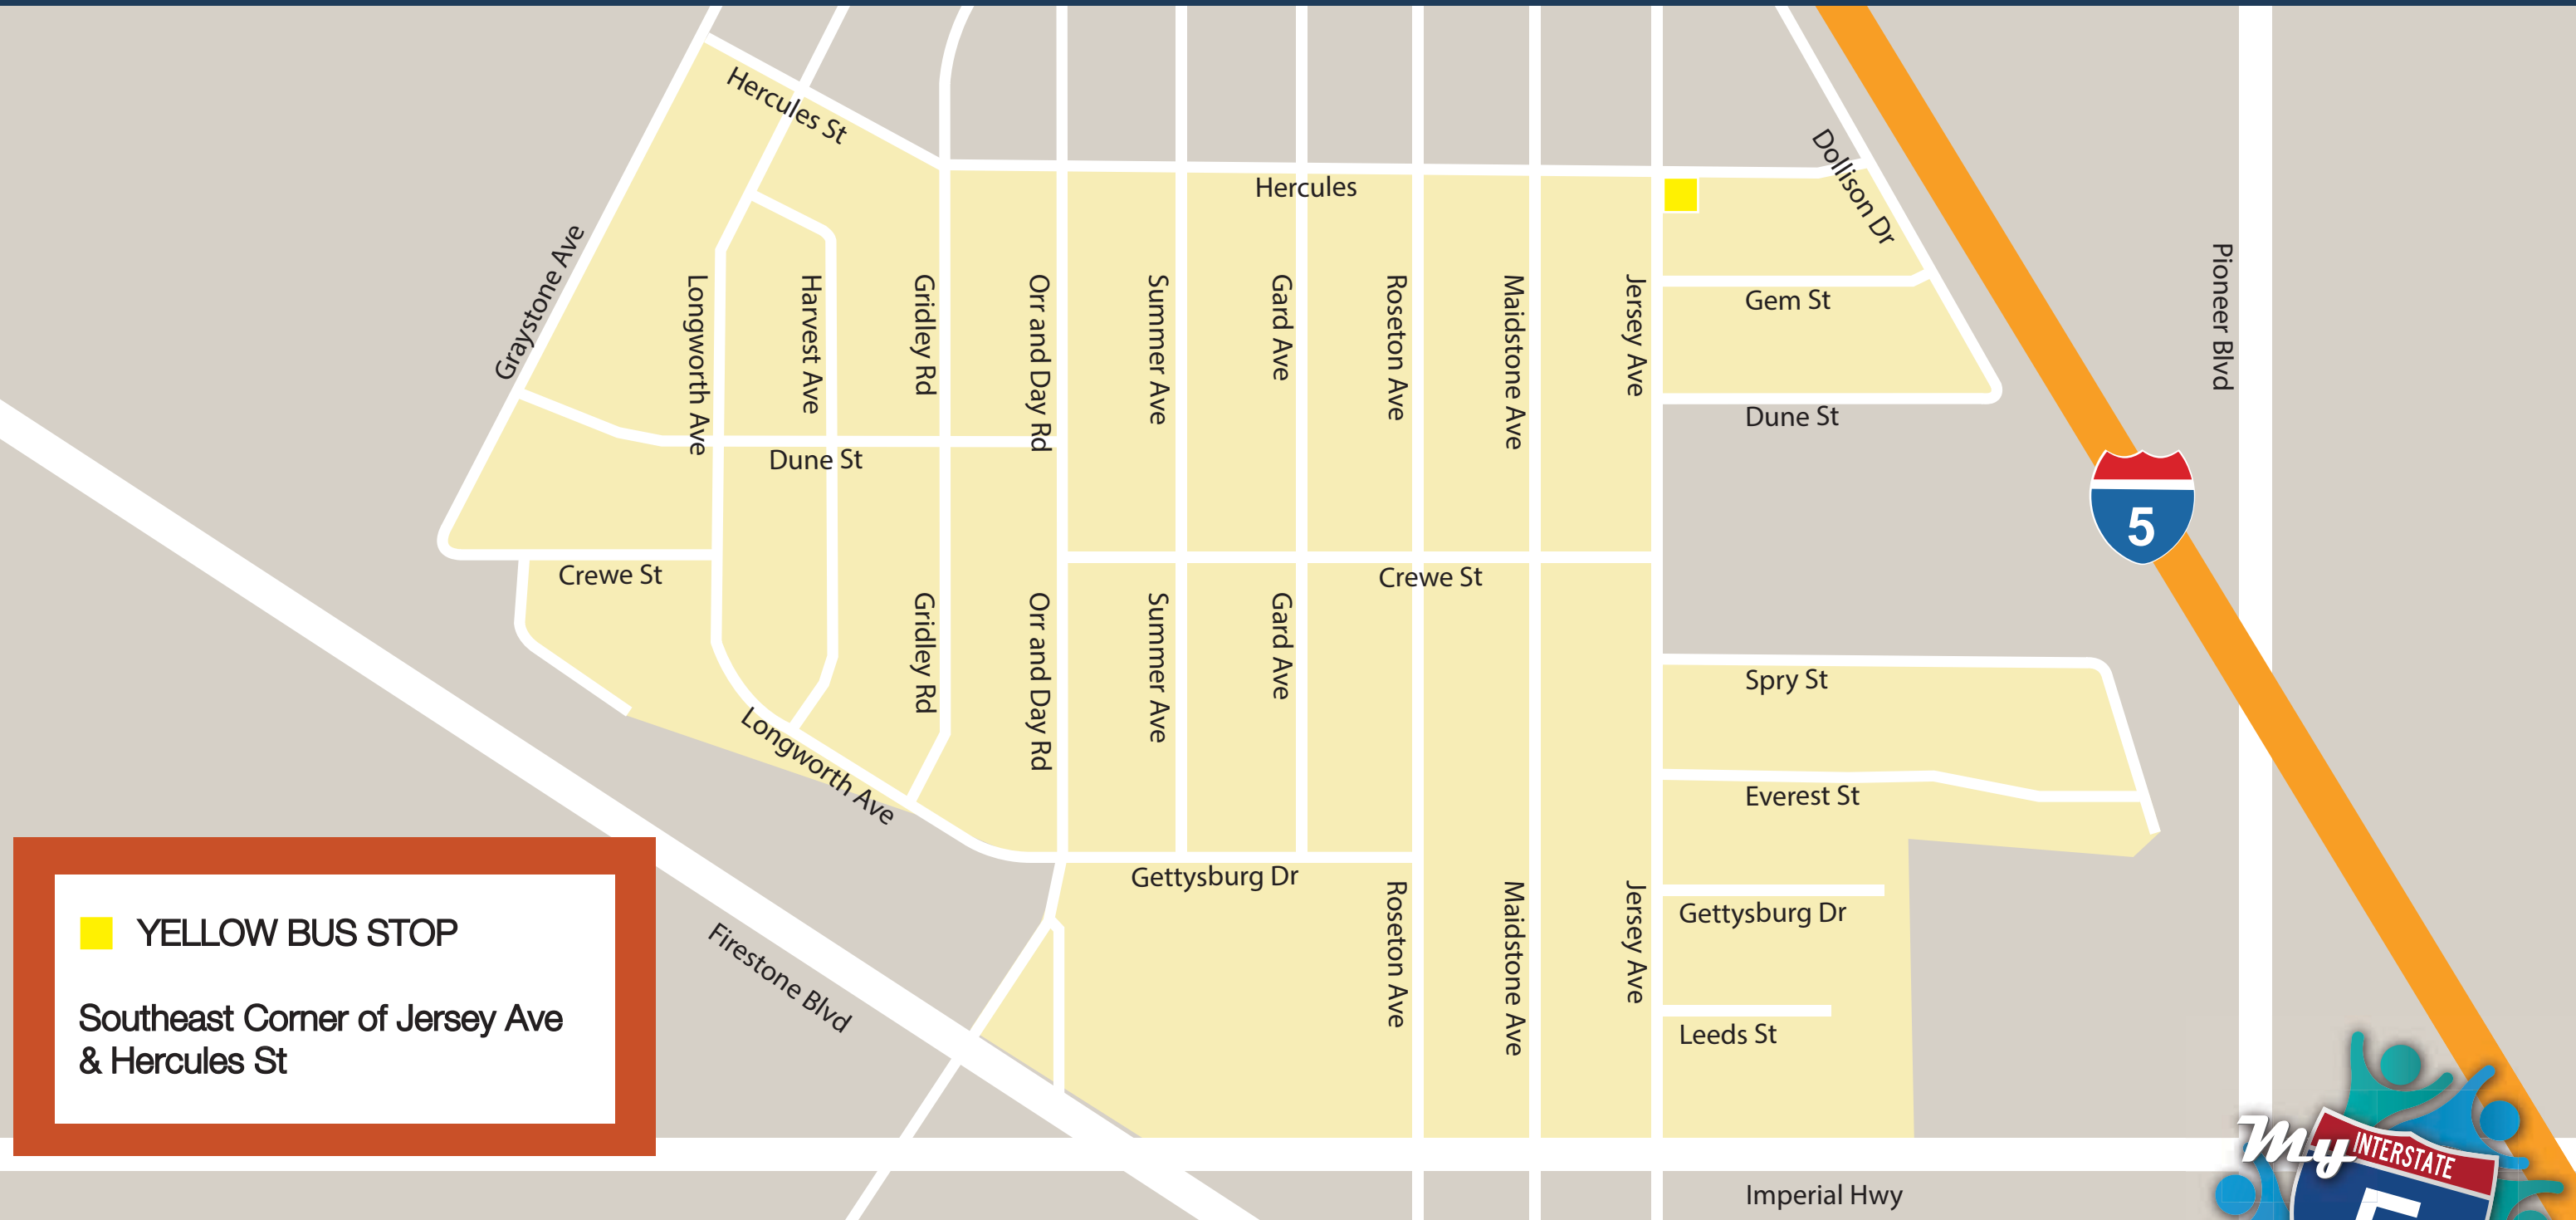

SANTA FE HIGH SCHOOL BUS ROUTE MAP

Yellow Route - Bus Coverage Area

Questions about bus routes / schedules? Call SFHS at (562) 698-8121 Ext. 4030 or Ext. 4031

For questions related to I-5 Construction, contact: