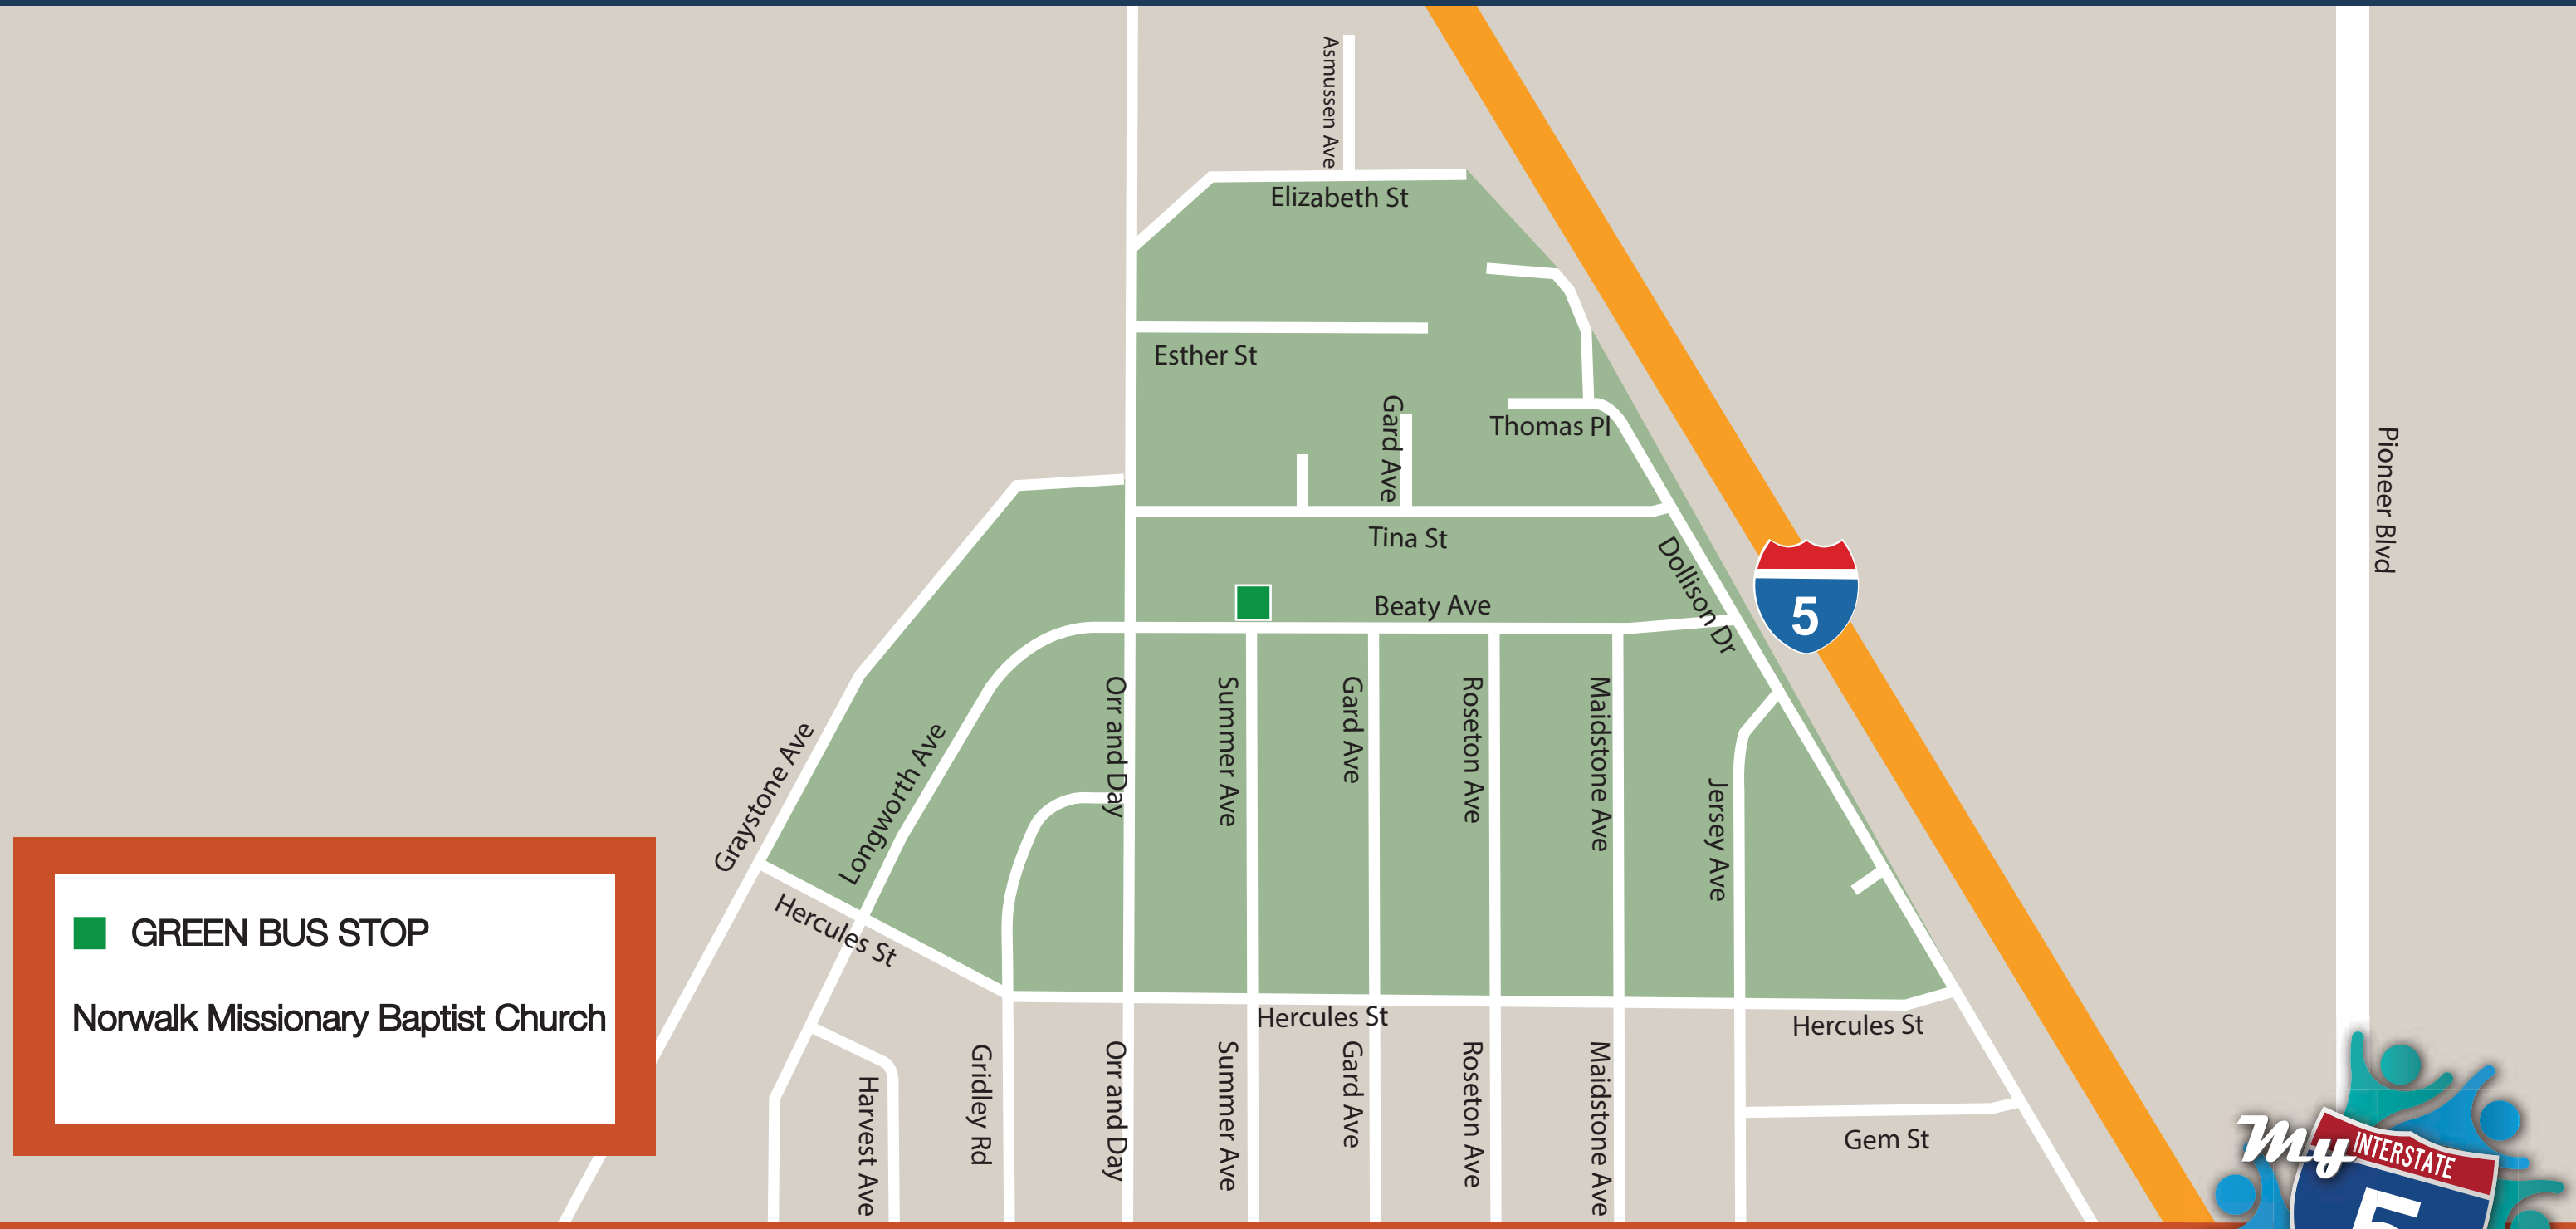

SANTA FE HIGH SCHOOL BUS ROUTE MAP

Green Route - Bus Coverage Area

Questions about bus routes / schedules? Call SFHS at (562) 698-8121 Ext. 4030 or Ext. 4031

For questions related to I-5 Construction, contact: